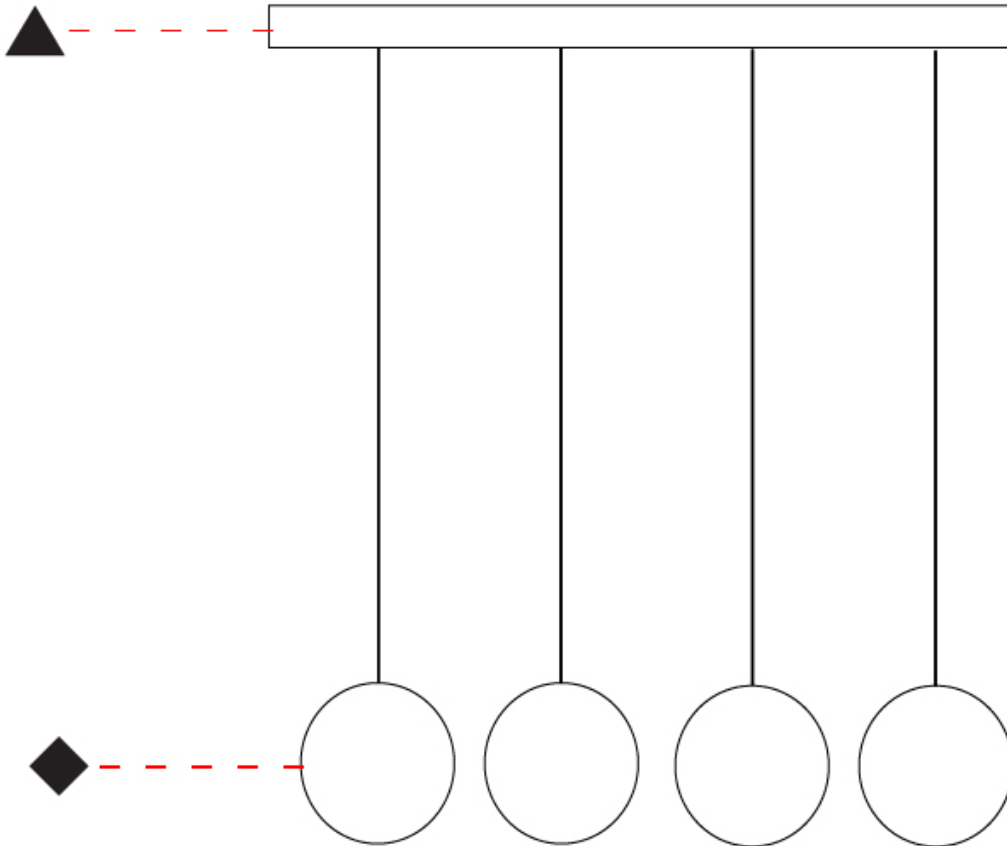

DO NOT DISTURB SUSPENSION

D131117-

PROJECT _____

TYPE _____

SPECIFIER _____

QUANTITY _____

DATE _____

D