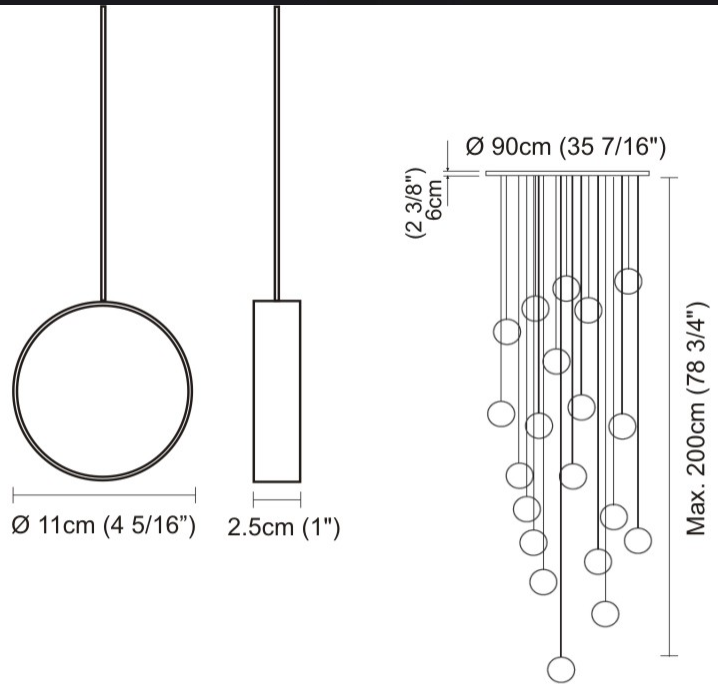

1. To build a product code in our configurator select the specify button on the base model # product page
2. To build a manual product code on this datasheet choose from the options listed below in blue font and add the suffix to the base model #

GENERAL

Series: Do Not Disturb
Brand: Knikerboker
Division: Design
Mounting Type: Suspension
Mounting Location: Ceiling
Subcategory: Ambient

PHYSICAL

Shape: Round
Diameter (mm): 900
Diameter (in): 35 7/16
Max. Overall Height (mm): 2000
Max. Overall Height (in): 78 3/4
Light Distribution: Direct / Indirect
Diffuser: Opal
Fixture Finish: EWH / EBK / MAN / COF / PRD / SLF / GLF / CLF / BRL
Fixture Material: Aluminum
Cable Details: Silicon Coaxial Cable 10 Cables Of 1500mm / 59 1/16" 10 Cables Of 2000mm / 78 3/4"

ELECTRICAL

Lamp Type: LED
Input Wattage (W): 160
Total Output Wattage (W): 140
Dimming: 0-10V Dimming / Phase Dimming (120Vac Only)
Driver Included: Yes
Driver Location: Integrated
Driver Type: Constant Voltage - Universal
Driver Class: Class 2
Input Voltage (V): 120 - 277
Output Voltage (V): 24
Upon Request: (Not included - see components) Remote: Phase dimming @120Vac only / (Included) Integral: 0-10Vdc dimming / 277Vac

LED

Number of LEDs: 20
Color Temperature (°K): 3000
Max. Delivered Lumen (lm): 2000
CRI: >85 CRI
Lamp Life (hrs): 50000

OPTICAL

RATINGS AND CERTIFICATIONS

Certified By: Certified for North American Standards
IP rating: IP20