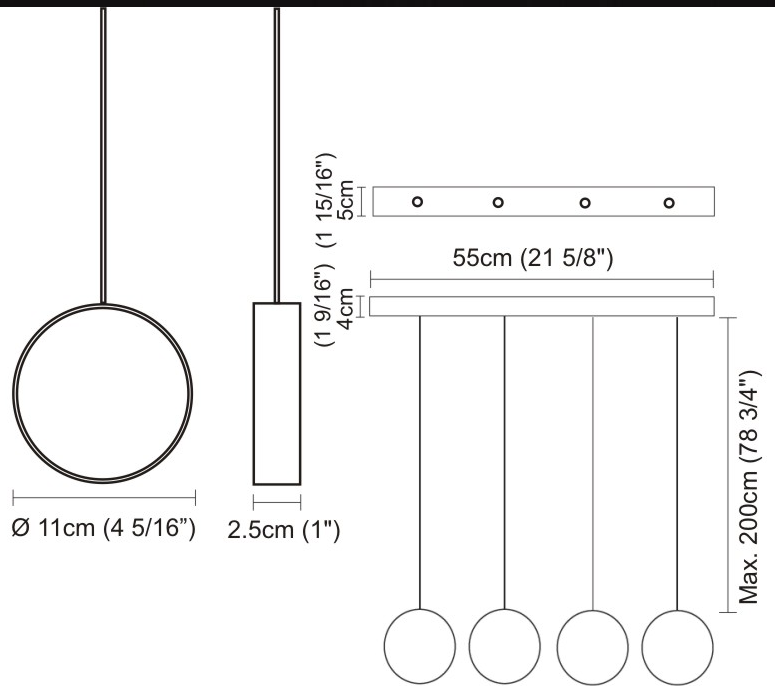

DO NOT DISTURB SUSPENSION

D131117-

base number   Finish
Options

1. To build a product code in our configurator select the specify button on the base model # product page
2. To build a manual product code on this datasheet choose from the options listed below in blue font and add the suffix to the base model #

GENERAL

Series: Do Not Disturb
Brand: Knikerboker
Division: Design
Mounting Type: Suspension
Mounting Location: Ceiling
Subcategory: Ambient

PHYSICAL

Shape: Round
Length (mm): 550
Length (in): 21 ⁵/₈
Width (mm): 50
Width (in): 2
Light Distribution: Direct / Indirect
Diffuser: Opal
Fixture Finish: EWH / EBK / MAN / COF / PRD / SLF / GLF / CLF / BRL
Fixture Material: Aluminum
Cable Details: Silicon Coaxial Cable 1500mm / 59 1/16"

ELECTRICAL

Lamp Type: LED
Input Wattage (W): 32
Total Output Wattage (W): 28
Dimming: 0-10V Dimming / Phase Dimming (120Vac Only)
Driver Included: Yes
Driver Location: Integrated
Driver Type: Constant Voltage - Universal
Driver Class: Class 2
Input Voltage (V): 120 - 277
Output Voltage (V): 24
Upon Request: (Not included - see components) Remote: Phase dimming @120Vac only / (Included) Integral: 0-10Vdc dimming / 277Vac

LED

Number of LEDs: 4
Color Temperature (°K): 3000
Max. Delivered Lumen (lm): 4000
CRI: >85 CRI
Lamp Life (hrs): 50000

OPTICAL

RATINGS AND CERTIFICATIONS

Certified By: Certified for North American Standards
IP rating: IP20