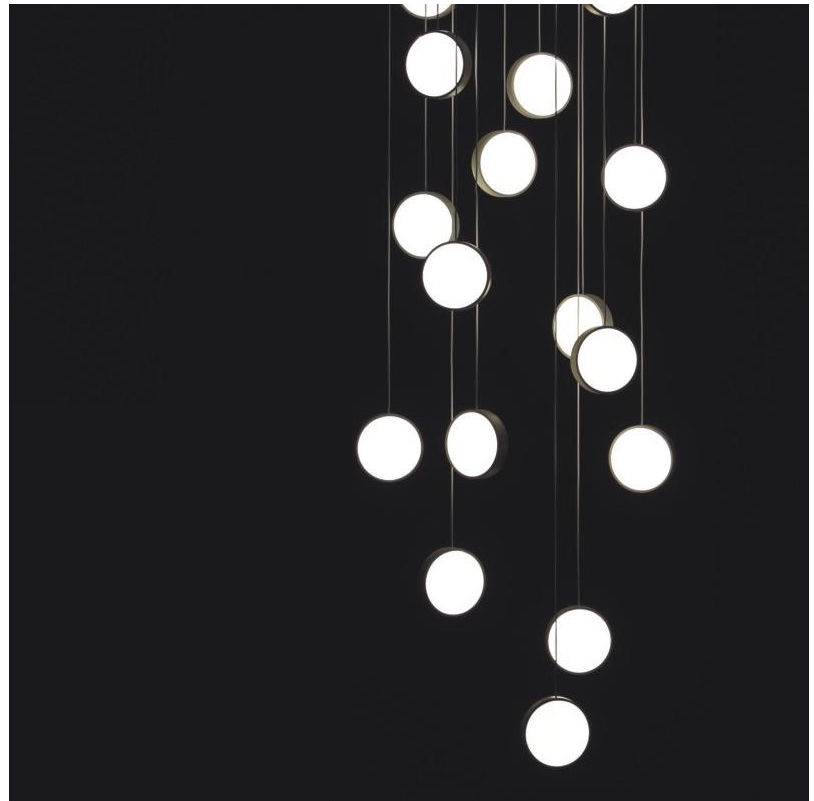

1. To build a product code in our configurator select the specify button on the base model # product page
2. To build a manual product code on this datasheet choose from the options listed below in blue font and add the suffix to the base model #

GENERAL

Series: Do Not Disturb
Brand: Knikerboker
Division: Design
Mounting Type: Suspension
Mounting Location: Ceiling
Subcategory: Ambient

PHYSICAL

Shape: Round
Diameter (mm): 900
Diameter (in): 35 7/16
Max. Overall Height (mm): 2000
Max. Overall Height (in): 78 3/4
Light Distribution: Direct / Indirect
Diffuser: Opal
Fixture Finish: EWH / EBK / MAN / COF / PRD / SLF / GLF / CLF / BRL
Fixture Material: Aluminum
Cable Details: Silicon Coaxial Cable 10 Cables Of 1500mm / 59 1/16" 10 Cables Of 2000mm / 78 3/4"

ELECTRICAL

Lamp Type: LED
Input Wattage (W): 160
Total Output Wattage (W): 140
Dimming: 0-10V Dimming / Phase Dimming (120Vac Only)
Driver Included: Yes
Driver Location: Integrated
Driver Type: Constant Voltage - Universal
Driver Class: Class 2
Input Voltage (V): 120 - 277
Output Voltage (V): 24
Upon Request: (Not included - see components) Remote: Phase dimming @120Vac only / (Included) Integral: 0-10Vdc dimming / 277Vac

LED

Number of LEDs: 20
Color Temperature (°K): 3000
Max. Delivered Lumen (lm): 2000
CRI: >85 CRI
Lamp Life (hrs): 50000

OPTICAL

RATINGS AND CERTIFICATIONS

Certified By: Certified for North American Standards
IP rating: IP20